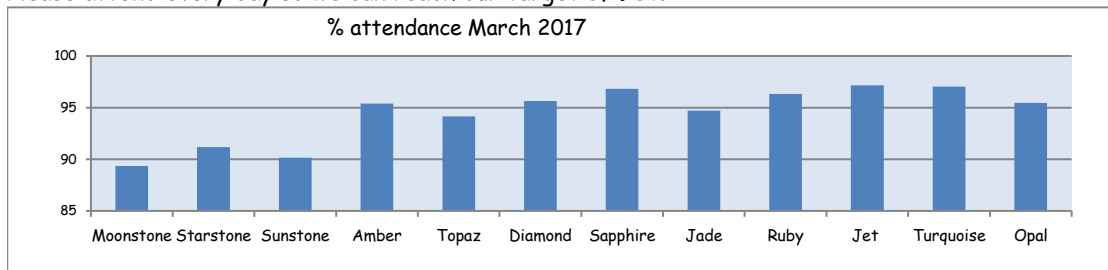

Attendance and Punctuality

Attendance is still an issue for us but we're getting there! Please attend every day so we can reach our target of 96%