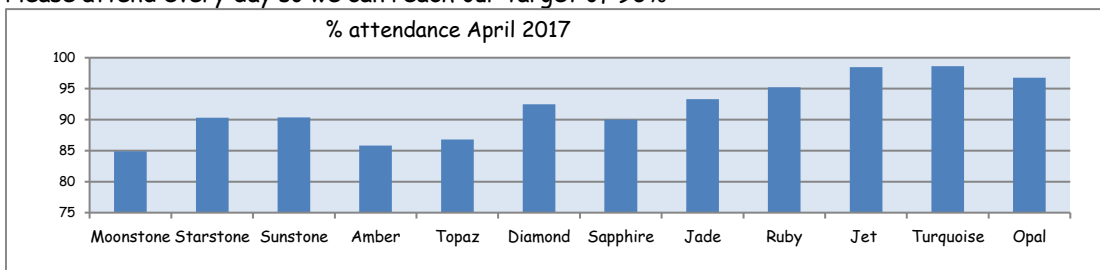

Moonstone

Starstone

Starstone

Sunstone

See more online at

<http://www.harbingerschool.co.uk/highlights>

Attendance and Punctuality

Attendance is still an issue for us (especially at Key Stage 1) but we're getting there! Please attend every day so we can reach our target of 96%

Well Done
TURQUOISE
Class (again)
best attenders
during April at
over 98.6%

Would you like this newsletter e-mailed to your home? If so please let us know by emailing to: ana@harbinger.towerhamlets.sch.uk with 'newsletter' as subject line