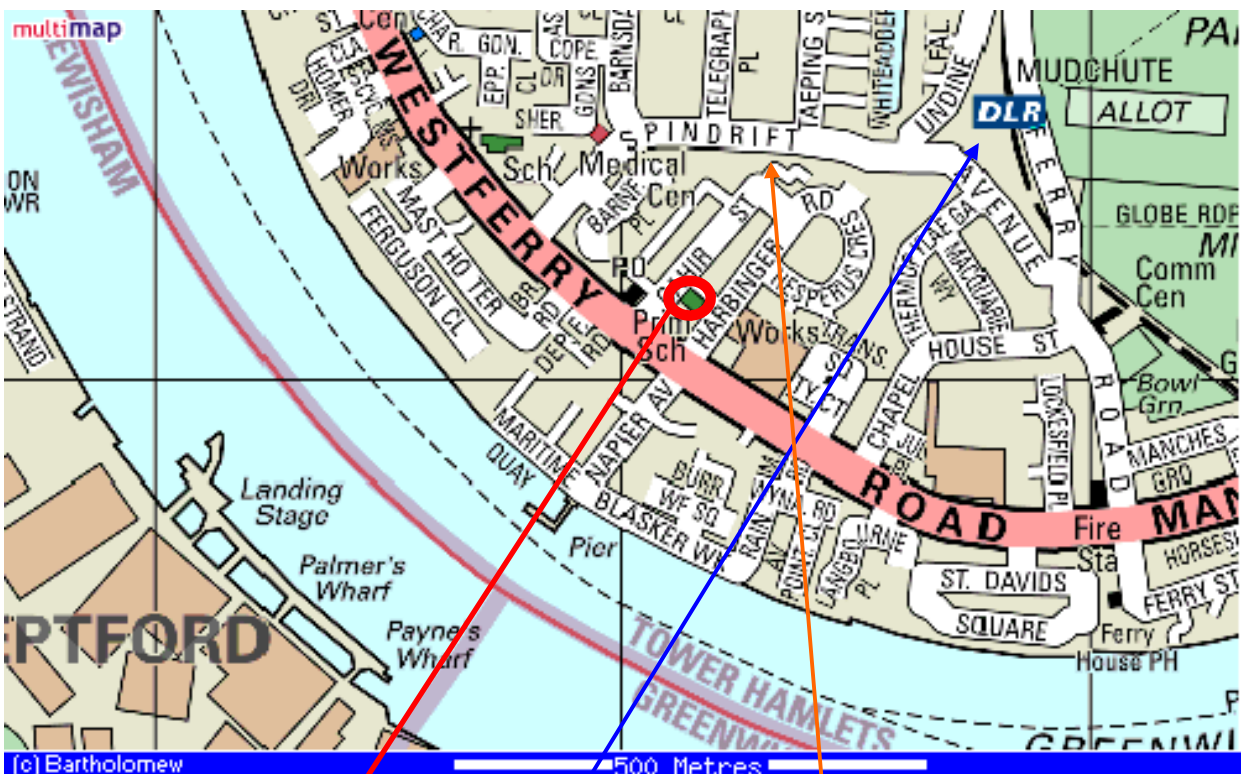

# How to find Harbinger Primary School, Cahir Street E14 3QP

Harbinger School - Entrance on Cahir Street

Directions: Nearest DLR station is Mudchute (5 mins walk), walkway cut through from Spindrif Avenue (on left opposite Taeping Street) into Cahir Street.