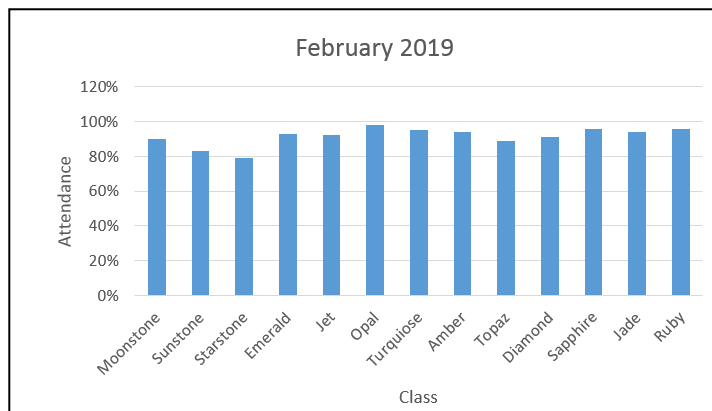

Road Safety

There have been a number of parents parking on the yellow zig-zag lines outside the school or dropping off their children from the road.

Please be aware that this is very dangerous to both your children and the other road users and I ask that you find an appropriate place to park and walk your children into school.

Comic Relief

For Comic Relief on Friday 15th March please dress up in your pyjamas and donate £1 to comic relief. Red noses are on sale in the office!

COMIC RELIEF

Dates for your Diary

- ✚ Comic Relief
  Friday 15th March
- ✚ Hautbois - Year 5 trip
  Tuesday 12th - Friday 15th March
- ✚ Topaz Class Trip
  Thursday 4th April
- ✚ Last Day of Term
  Friday 5th April
- ✚ Easter Holiday
  Monday 8th April - Monday 22nd April

* Occasionally dates are subject to change

SHS Worker

A huge welcome to our new School-Home-Support practitioner - Rashida Zaman. She will be in the playground every morning so please say hello to her and suggest ideas for how to improve the support provided by the school!

Stay and Play

Stay and Play sessions are re-starting and will be on Monday between 1.30pm and 3.00pm. Please speak to Rashida for further details.

Hautbois

Year 5 are currently at Hautbois - we hope the weather stays nice and you all have an exciting time!

World Book Day

Many thanks for all the wonderful costumes on World Book day - was a pleasure to see! I will announce the Extreme Reading winners shortly - there were so many amazing entries!

Attendance

We had quite an ill February - let's hope the sunny weather of the summer term will significantly improve everyone's attendance! Our target 96%

February attendance

94% Years 1-6

86% EYU

Congratulations

Opal Class

Best attenders during February

98%

Well Done!

Would you like this newsletter e-mailed to your home? If so please let us know by emailing to: ana@harbinger.towerhamlets.sch.uk with 'newsletter' as subject line